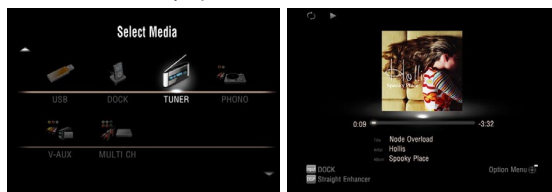

Advanced Features

- New SCENE buttons (BD/DVD, TV, CD and Radio) - quick and simple to use
- YPAO sound optimisation for automatic speaker setup
- USB port for portable audio players and flash drives (MTP/MSC)
- iPod compatibility via optional YDS-11 Universal Dock
- Bluetooth (A2DP) compatibility with optional Yamaha Bluetooth® Wireless Audio Receiver YBA-10
- New GUI on-screen display with album art
- iPod song titles displayed in English and Western European languages on the front panel and on-screen display

- HDMI CEC functionality, HDMI standby through functionality
- Dialogue Lift
- Initial Volume Setting and Maximum Volume Setting
- Preset remote unit

Surround Realism

- CINEMA DSP 3D (17 DSP programmes) with Adaptive DSP Level
- Adaptive DRC (Dynamic Range Control)
- Compressed Music Enhancer
- SILENT CINEMA and Virtual CINEMA DSP
- Audio Delay for adjusting Lip-Sync (0-240ms)

Versatile Zone Control

- Zone 2 on/off and control on front panel
- Remote input/output
- Programmable +12V trigger output

GUI On-Screen Display

Select Media (Left) and iPod Music Playback via YDS-11 (right)