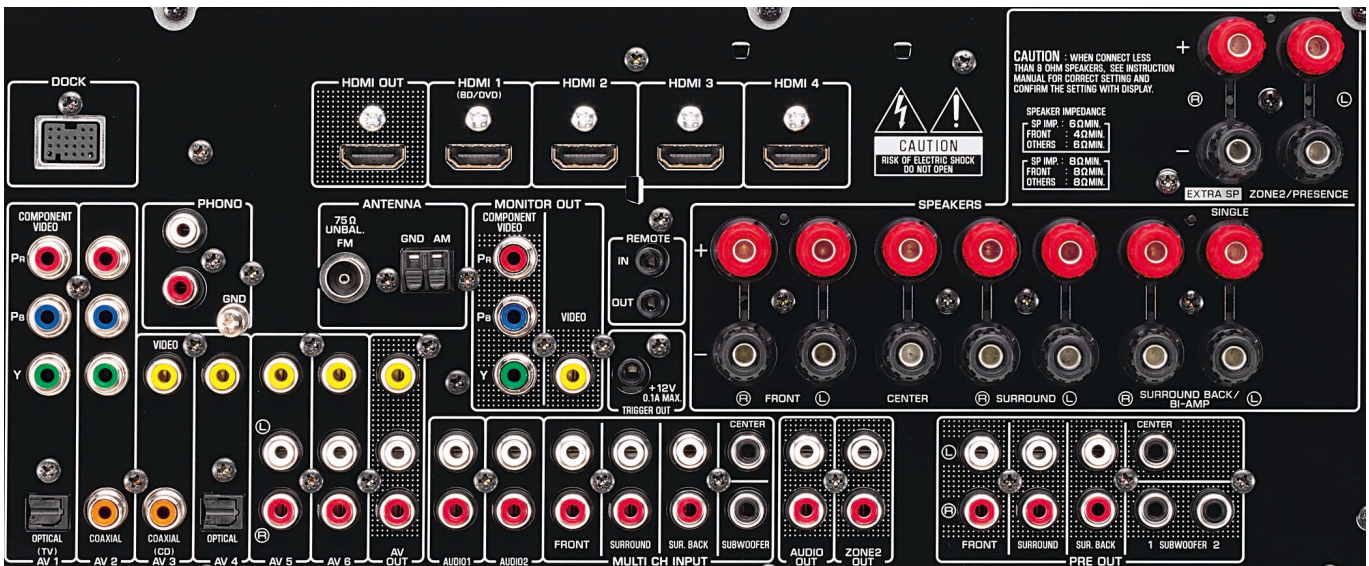

YDS-11 Universal Dock for iPod

The optional YDS-11 Universal Dock lets you connect your iPod to the receiver.

iPod not included

Yamaha Bluetooth® Wireless Audio Receiver

The optional YBA-10 Bluetooth Wireless Audio Receiver docks to the receiver and supports A2DP audio streaming, so users can enjoy music wirelessly from Bluetooth-enabled mobile phones, Windows PCs and Macs.

Extensive Connections

Inputs	
HDMI	4
Radio Antenna (FM/AM)	1 / 1
Dock Terminal for Optional Dock Accessories	1
Optical Digital (Fixed)	2
Coaxial Digital (Fixed)	2
Analog Audio* incl. Phono	6
Component Video (Fixed)	2
Multi-Channel External Decoder	8ch

* Including front panel terminals.

Outputs	
HDMI	1
Analog Audio	2
Pre Out	7ch
Component Video Monitor	1
Composite Monitor	1
Composite AV	1
Speaker (without subwoofer)* / **	7ch / 9 ter.
Subwoofer	2

* Assignable for surround back L/R to bi-amp (front L/R).