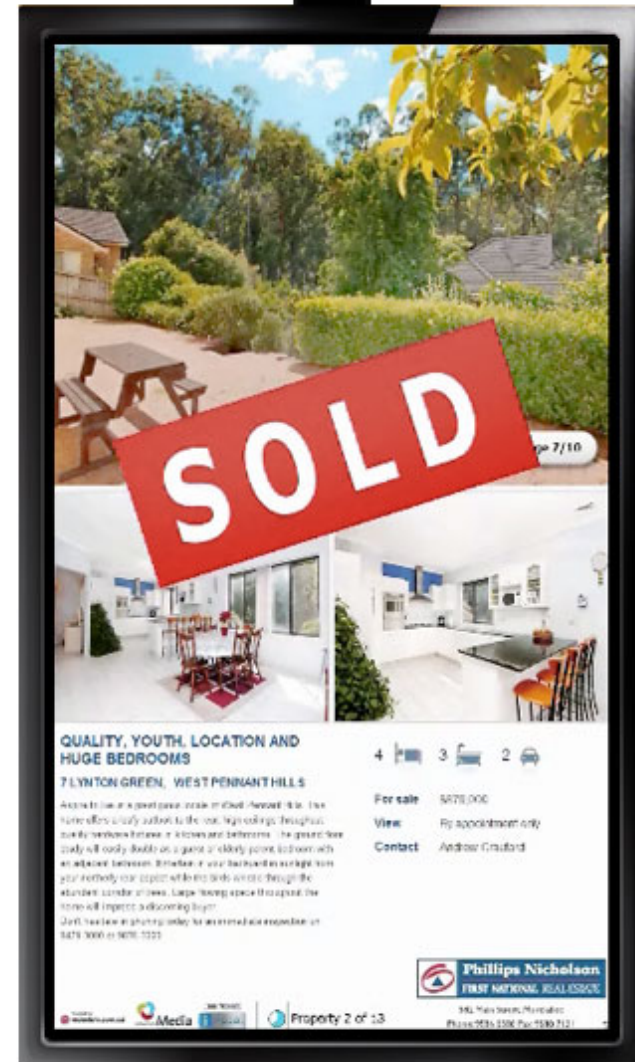

iVisual is the most powerful, sophisticated and advanced real estate and retail digital display system in the world.

The iVisual solution is displayed upon sun readable video screens. These come in the form of plasma, LCD, televisions, projectors and video walls.

Picture Perfect

iVisual is using the top of the range commercial grade monitors. Our monitors are designed to address issues with health, direct sun light, 24/7 use, safely and they look great.

Custom iVisual Server

A custom built media PC will be installed on the premises which will run the displays and it will be linked to the central server at iVisual. This server will hold all of your content for you. You can upload your content manually or keep your content refreshed on a schedule to suit you.

Access Content Anywhere

The beauty of the iVisual system is how easy it is to maintain. You can access the content remotely from anywhere in the world with an internet connection. Content can be created or changed by simply dragging and dropping files into the online platform and changes will be live in a matter of minutes.

Automatic Software Updates

Through our ongoing research and development we provide you with software enhancements updated automatically. There is no IT involvement at all and with a 99.98% up time and reliability, plus total security, our product and our team will service all your display needs all the time.